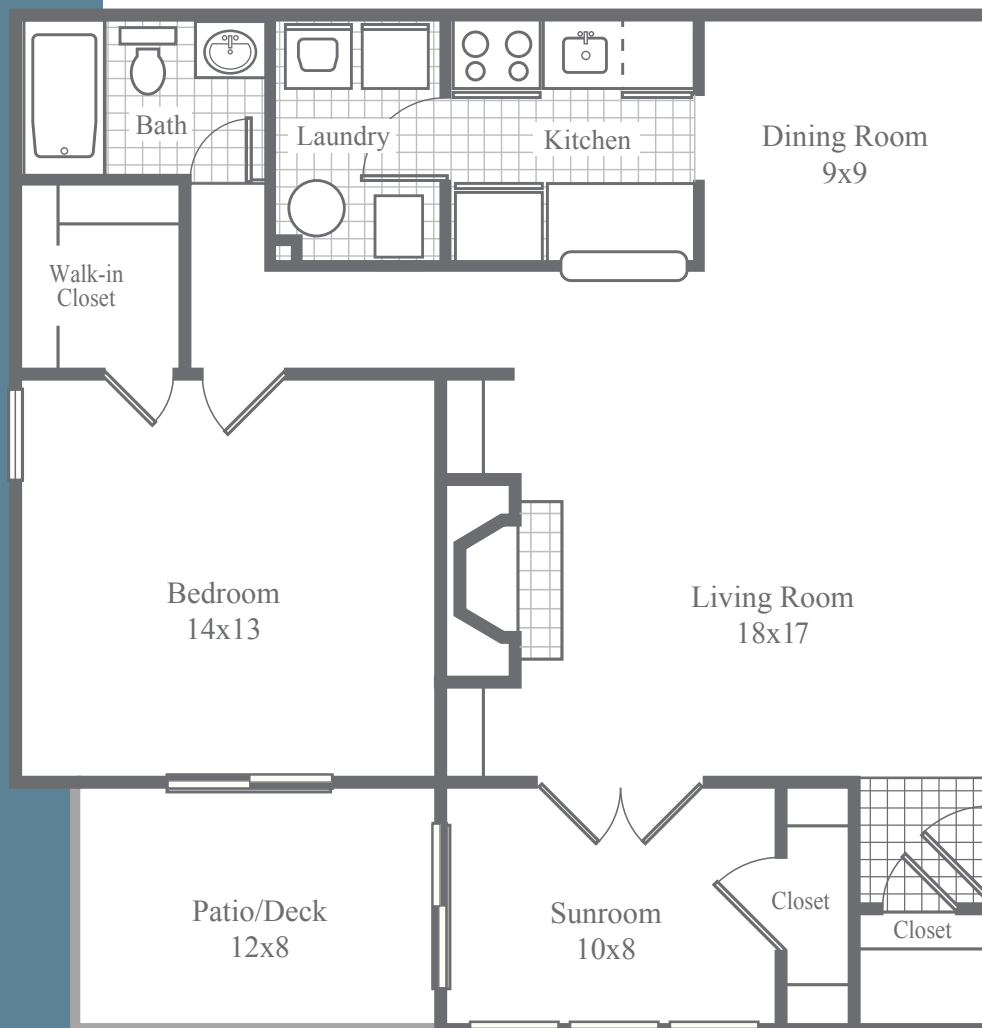

**CALIBRE
BROOKE**

LUXURY URBAN STYLE
APARTMENT HOMES

The Fillmore

1 Bedroom • 1 Bath • Sunroom • 1040 SF

- Stately fireplace mantel framed by built-in bookshelves
- Wood-burning fireplace with convenient gas starter
- Elegant crown molding
- High-speed cable and electrical outlets above fireplace mantel for optional wall mounted flat-panel TV
- Classic French doors lead from living area to four-seasons sunroom
- Dining area with directional track lighting on dimmer
- Stainless steel appliances in select units
- Laundry room accommodates full-size washer/dryer
- Spacious walk-in closet in bedroom and bonus storage closet in sunroom
- Bedroom access to balcony/patio
- LED lighting for ambiance and energy efficiency