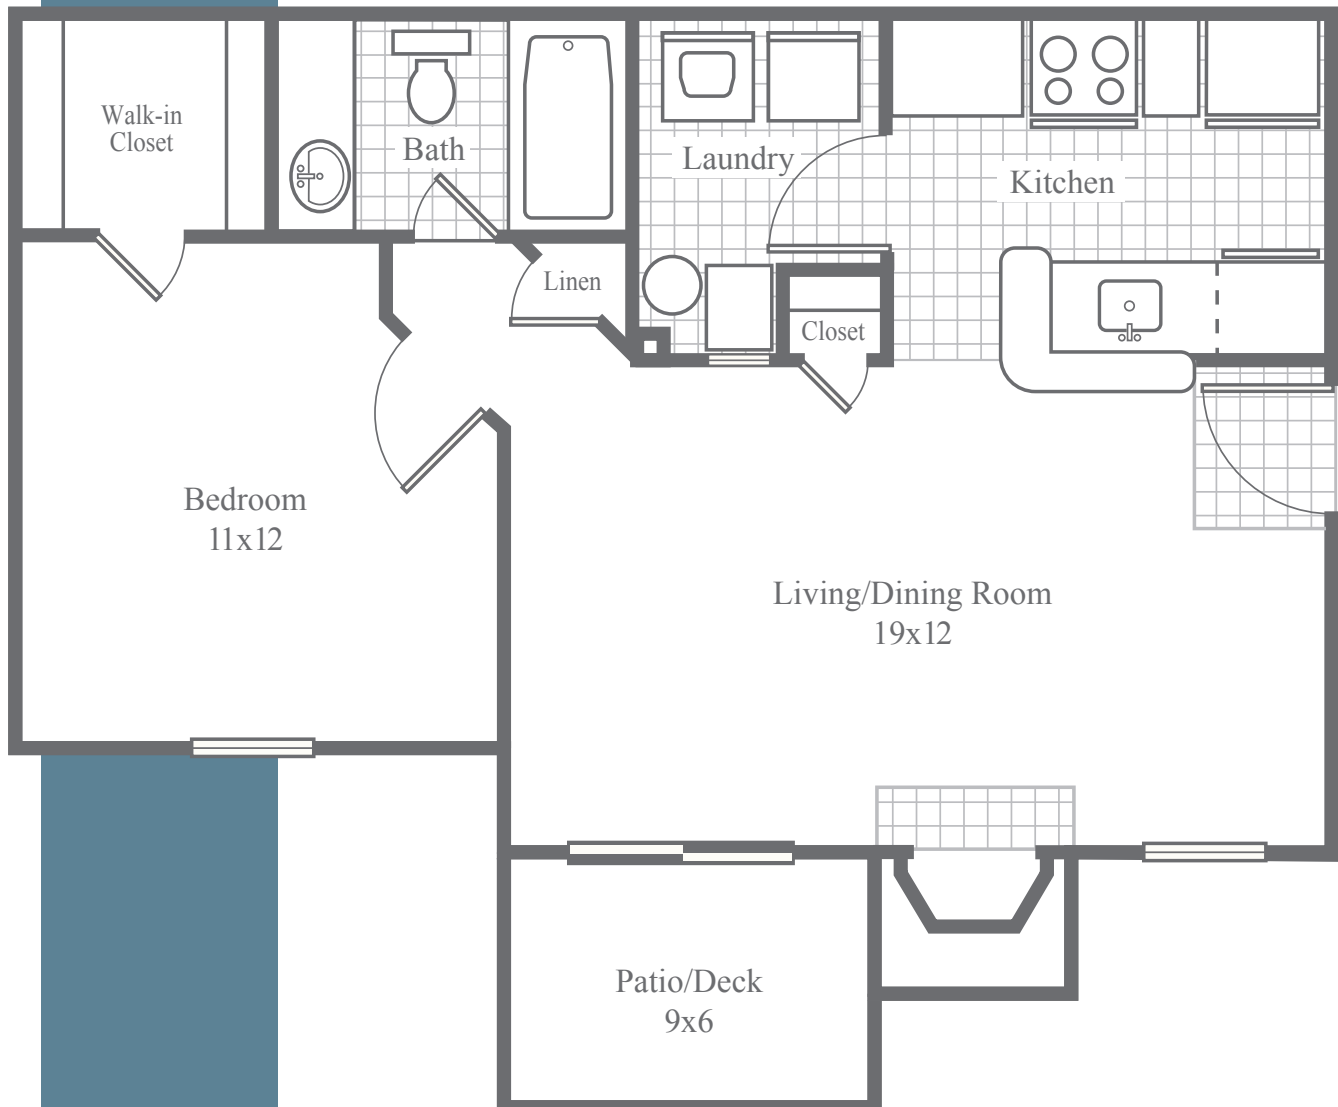

**CALIBRE
BROOKE**

LUXURY URBAN STYLE
APARTMENT HOMES

The Hampton

1 Bedroom • 1 Bath • 720 SF

- Flexible open living/dining area
- Elegant crown molding
- Classic millwork mantel
- Wood-burning fireplace with convenient gas starter
- Stainless steel appliances in select units
- Laundry room accommodates full-size washer/dryer
- Bedroom features spacious walk-in closet
- Linen closet convenient to bed/bath
- LED lighting for ambiance and energy efficiency